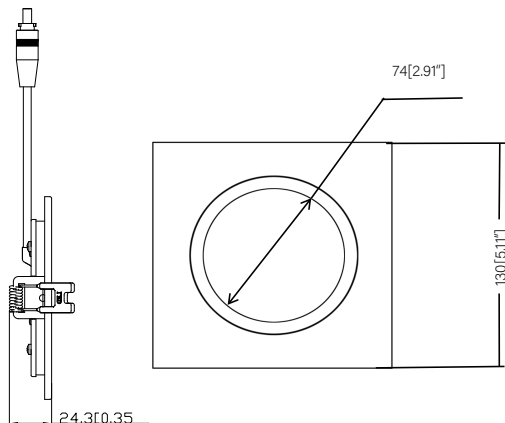

DIMENSION

Ceiling cut out: 4"

Catalog		Type
Project		Date
Prepared		

SPECIFICATION	
Applications	Multi-Family Residential & Commercial
Energy Used	9 W
Color Temperature (K)	2700K - 3000K - 3500K - 4000K - 5000K-6000K, 3CCT, 5CCT, Warm Dim, Tunable White
Light Output (lm)	900lm
Halogen Equivalent	56 W
Beam Angle	120°
CRI	90+
Driver Input	120V or 277V AC 50/60 Hz or (24V POE Scheme)
Dimming	TRIAC Dimmers 10% - 100%
Approved Location	Insulated Ceiling & Damp Locations
Cable	FT6 / CMP Plenum Rated
Air Tight	Yes
Finish	White,Black,Satin Nickel
Ambient Temperature	-4°F (-20°C) to +104°F (+40°C)
Projected Life	70% Light Output at 50,000 Hours
Certification	cETLus, ENERGY STAR
Fire Rating	UL 263-2011(R2022), STM E119-20 & CAN/ULC-S101-14
Warranty	5 Year